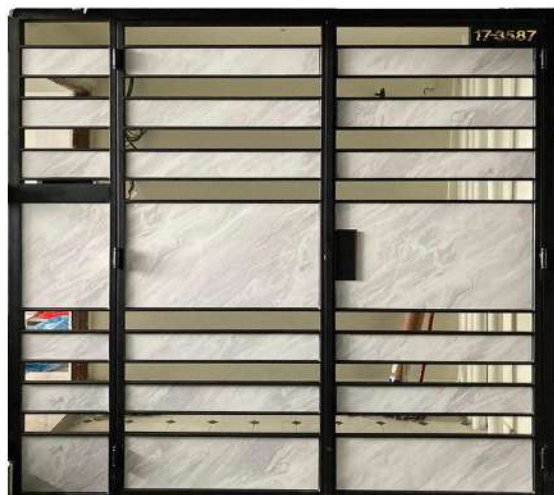

*To be advise after measurement
(Base on Size)

Customise Gate

AD900