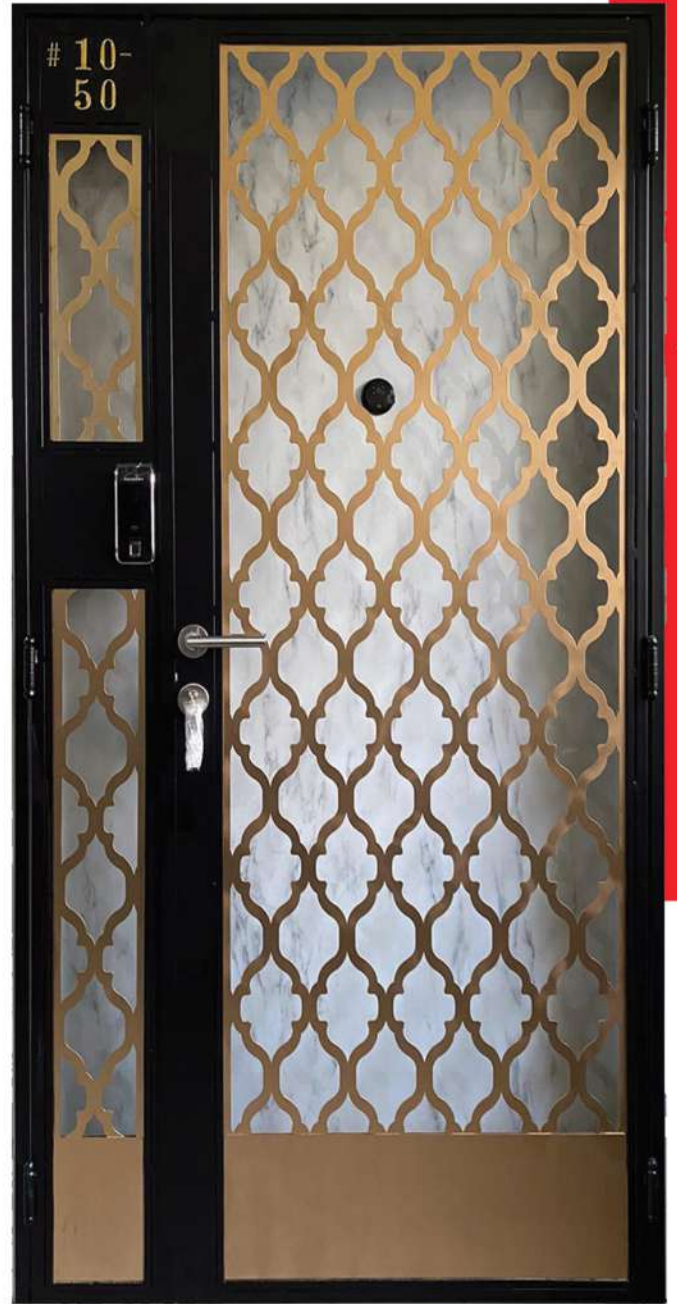

3x7ft :\$1148
4x7ft :\$1288

AD306

3x7ft :\$1148
4x7ft :\$1288

AD304

3x7ft :\$1148
4x7ft :\$1288

AD305

3x7ft :\$1148
4x7ft :\$1288

(Laminate gate price for single side double size + \$130)
(Gold colour gate + \$130)