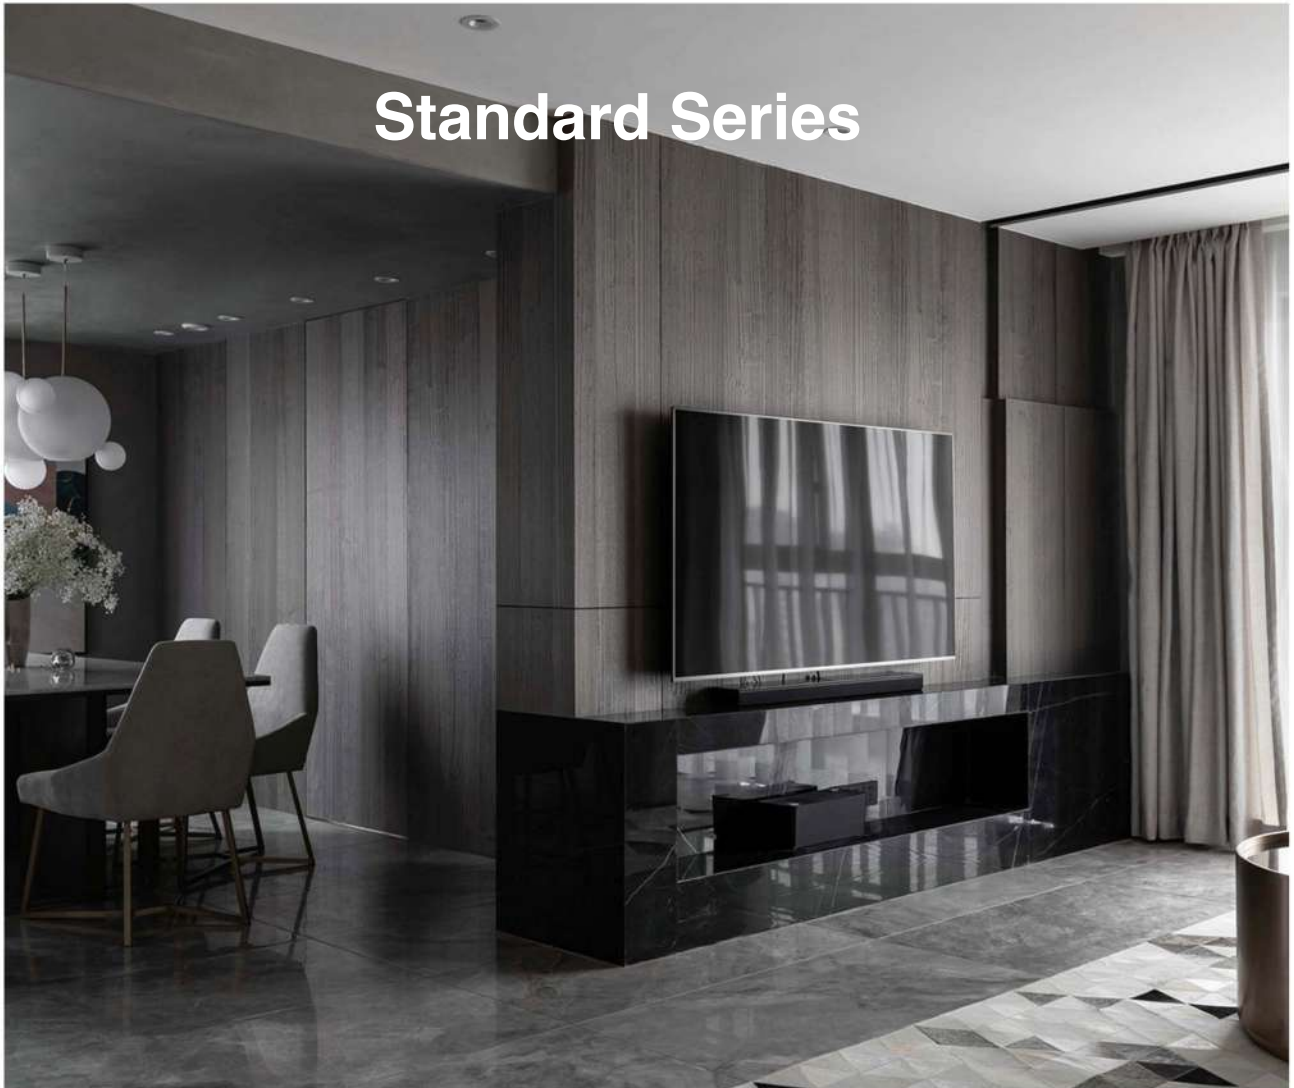

Wood grain display

The log color is simple, pure and calm. It is used as the main color of the space to create a comfortable, generous, rigid and soft space atmosphere.

Series	KW
Size	1.24mX50m

KW1664