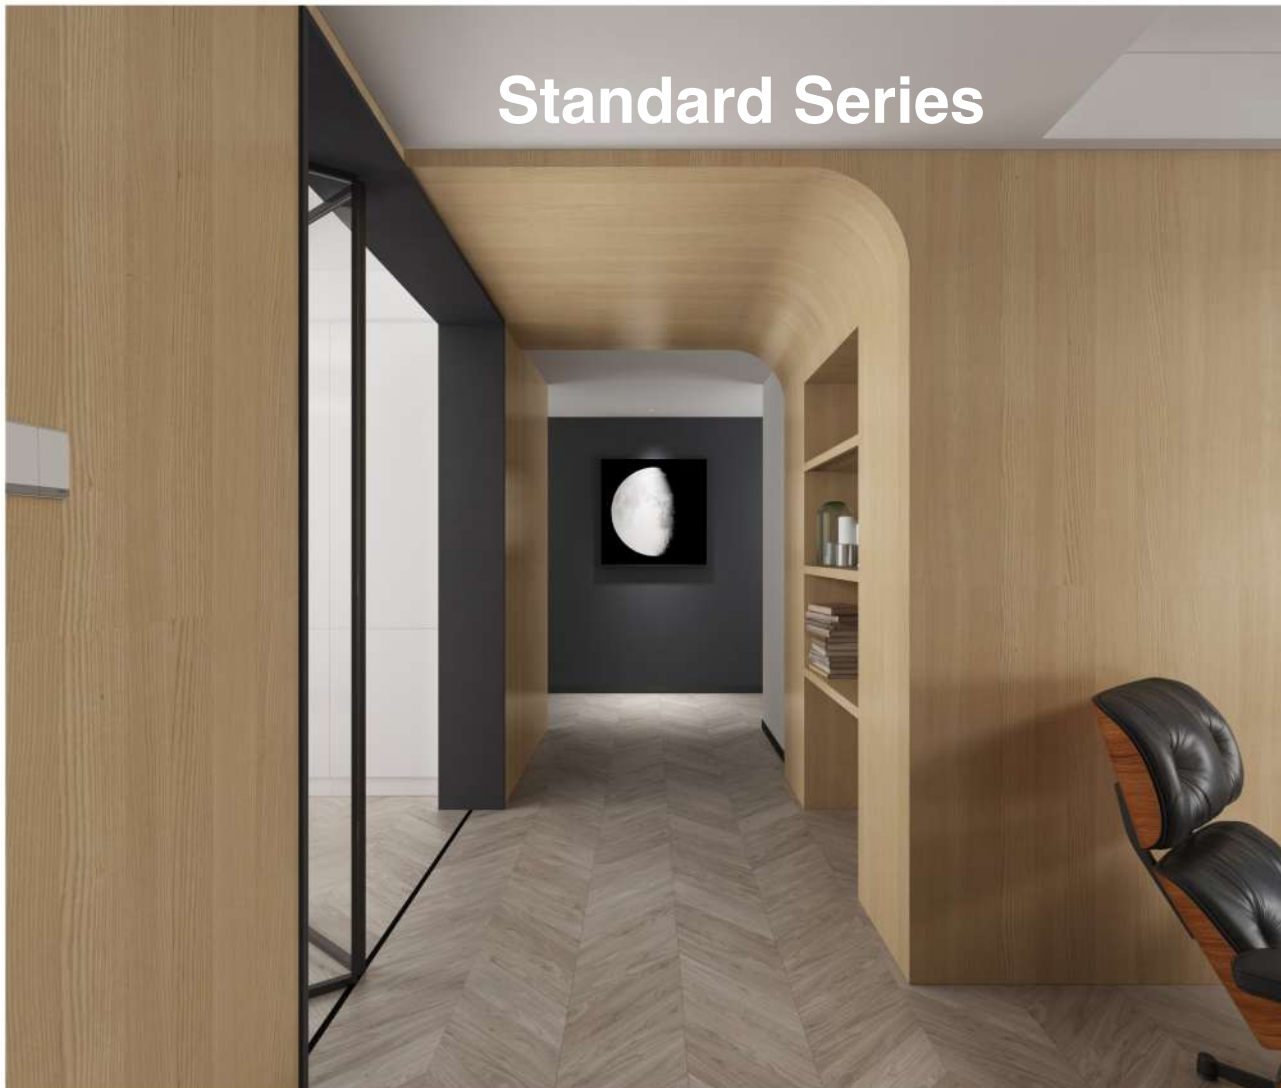

Wood grain display

The wood grain texture derived from nature highly restores the natural atmosphere and creates a comfortable home atmosphere.

Series	KW
Size	1.24mX50m

KW1611 |||